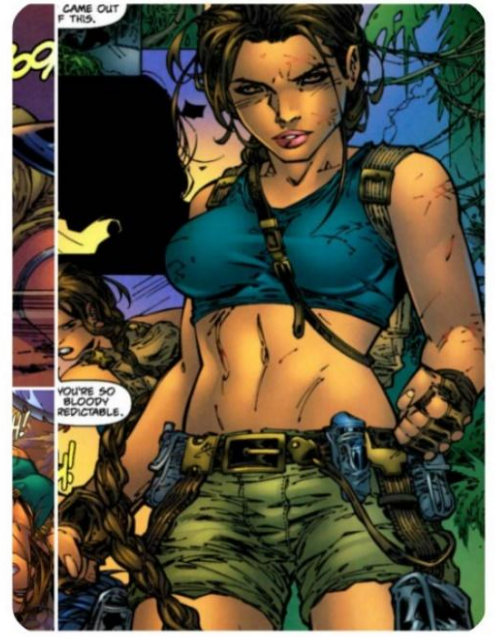

ITALY BIKER

LOUISIANA WHITE SHIRT

MOROCCO RAIDER

CLASSIC COMICS

BLUE TOP RAIDER

BOSTON OUTFIT

BRAZILLIAN RAINFOREST

CASUAL RED TANK