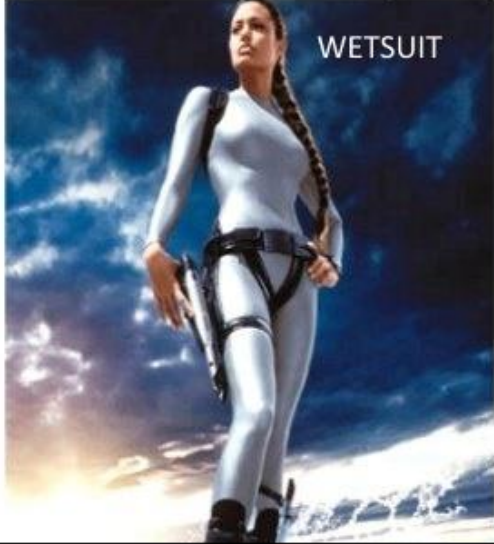

LARA CROFT TOMB RAIDER THE CRADLE OF LIFE