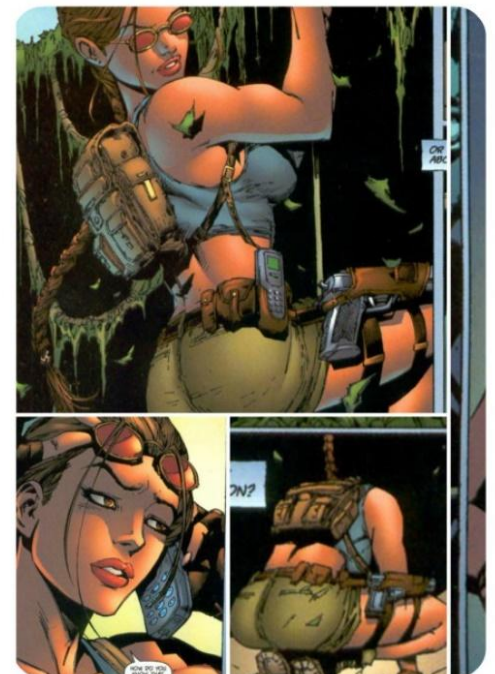

CATSUIT TOP & SHORTS

CATSUIT AND TRENCH COAT

CENTRAL NEW GUINEA

TRAINING OUTFIT

EASTERN MALASYA RAIDER

CLASSIC COMICS

ISSUE 50 TACTICAL GEAR

ISSUE 50 WETSUIT