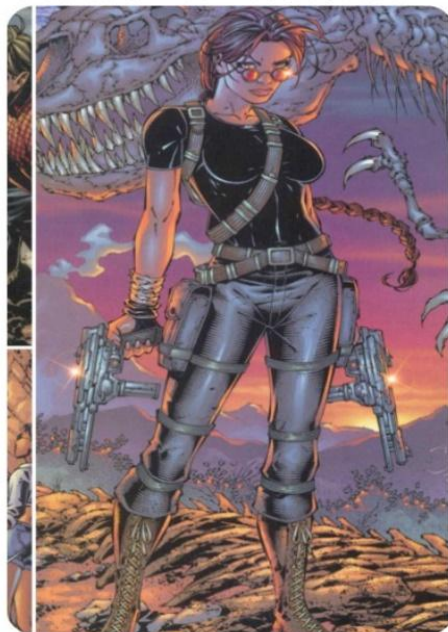

CLASSIC COMICS

NM RAIDER BLACK SHIRT