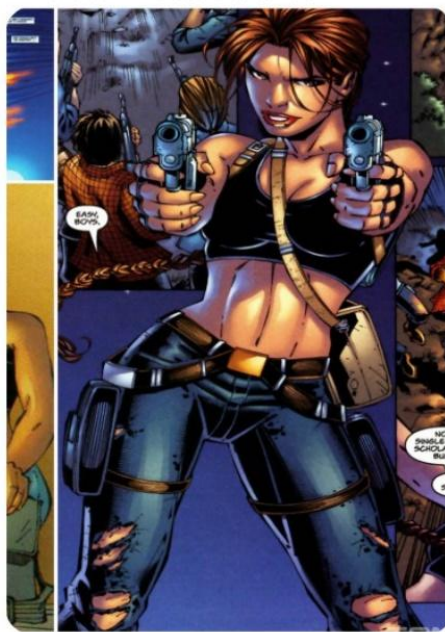

NM BLACK TANK