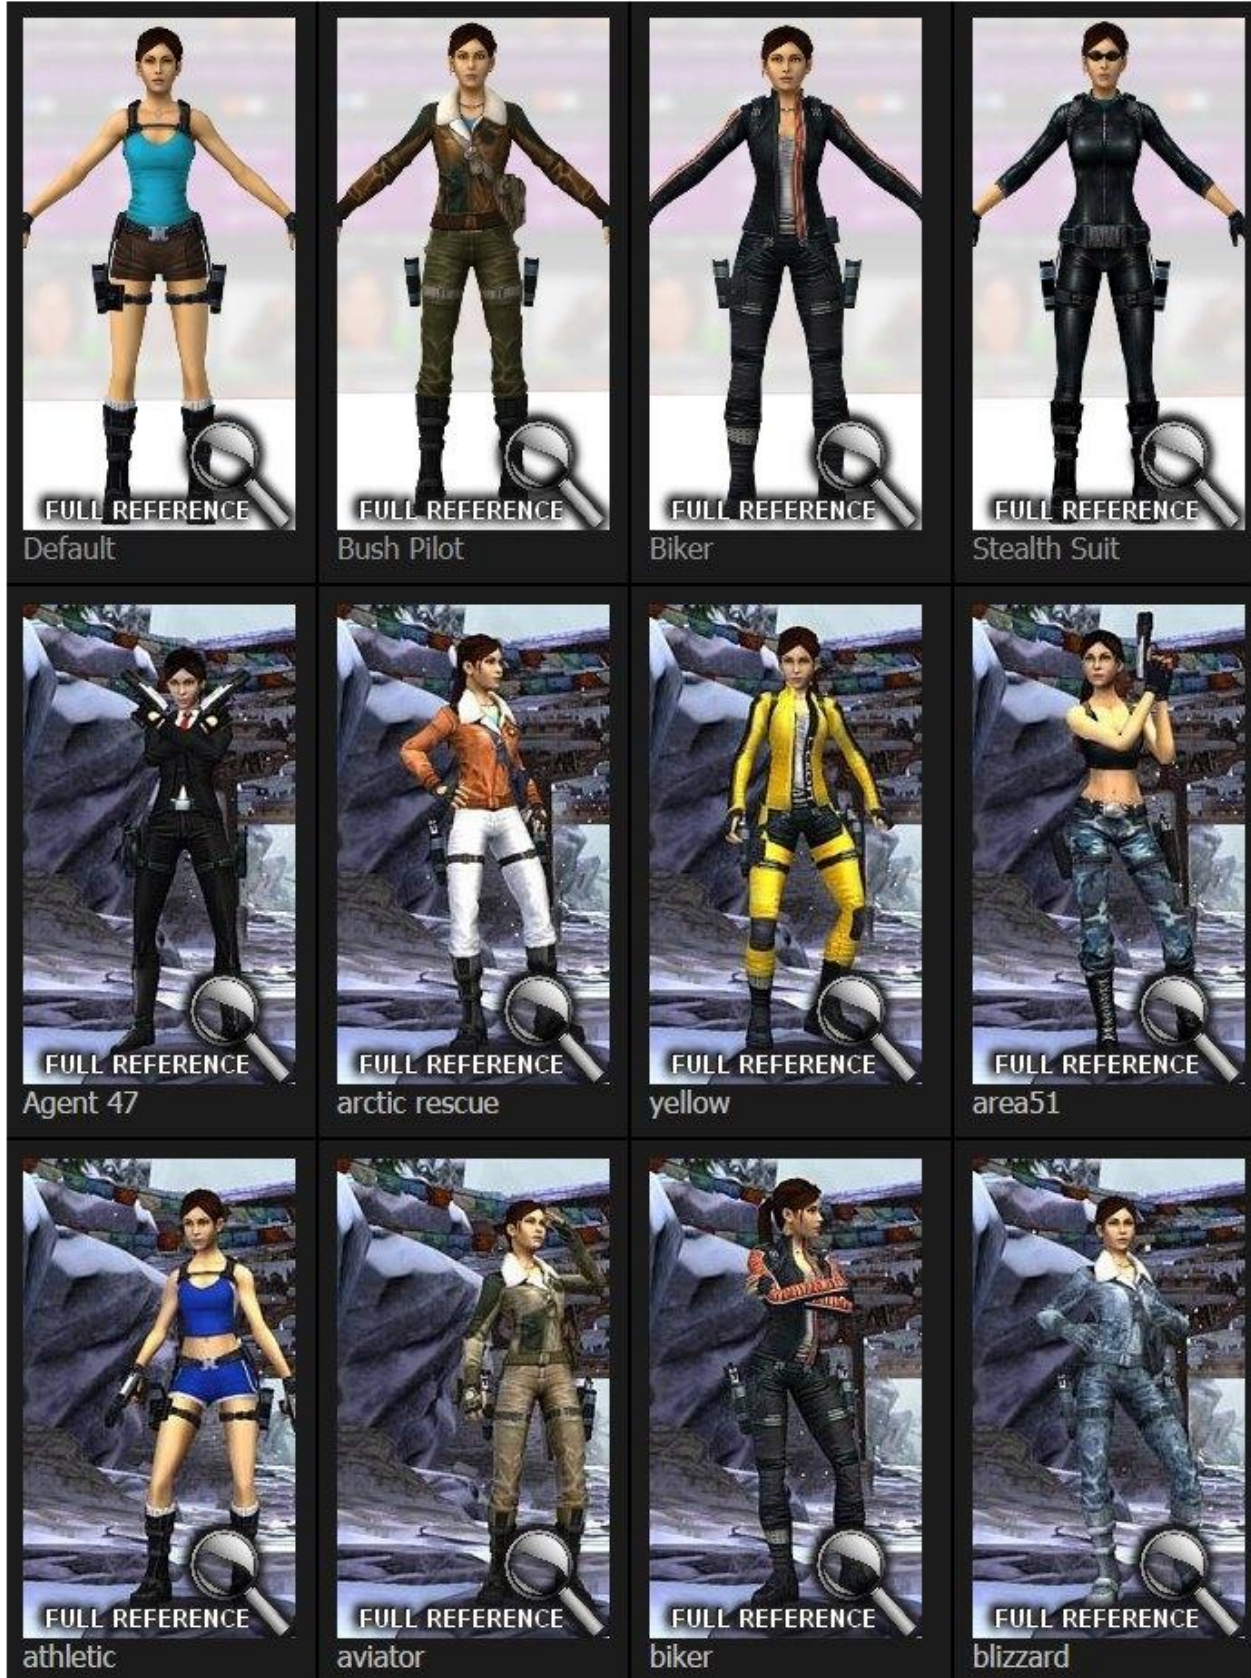

LARACROFT RELIC RUN