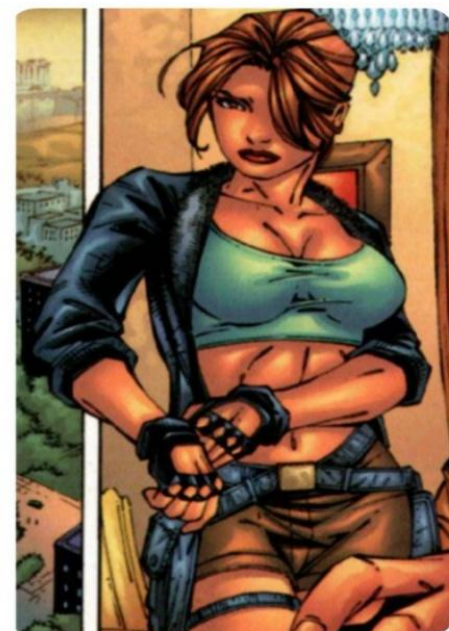

NM RAIDER BLACK SHIRT

NM BLACK TANK

PARIS

PARIS RAIDER 2

ISSUE 18 RAIDER

RAIDER WITH BLACK JACKET

SHANGRI-LA ROBES

SKI OUTFIT