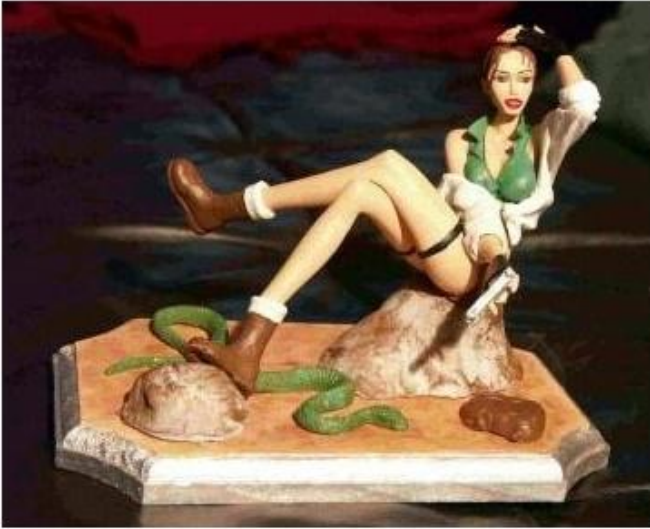

TOYS

FROM CODENAME-CROFT.COM