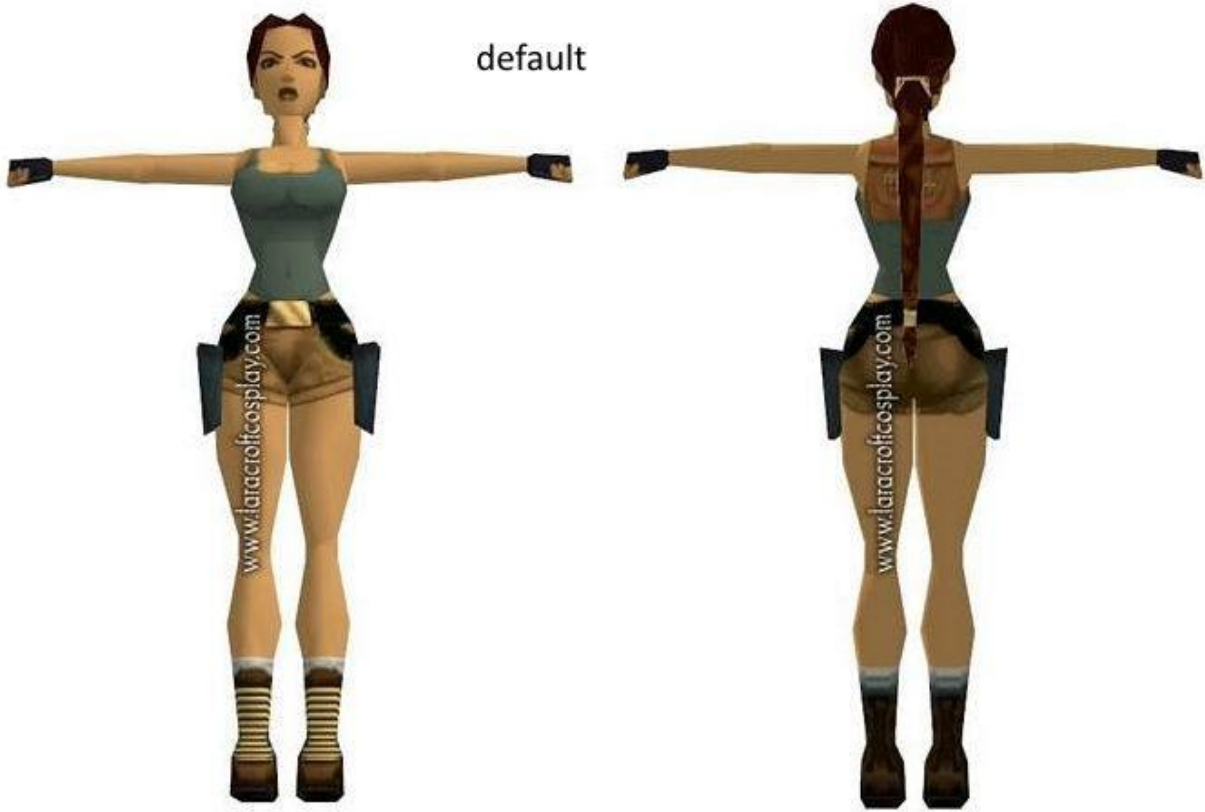

TOMB RAIDER THE LAST REVELATION

young lara