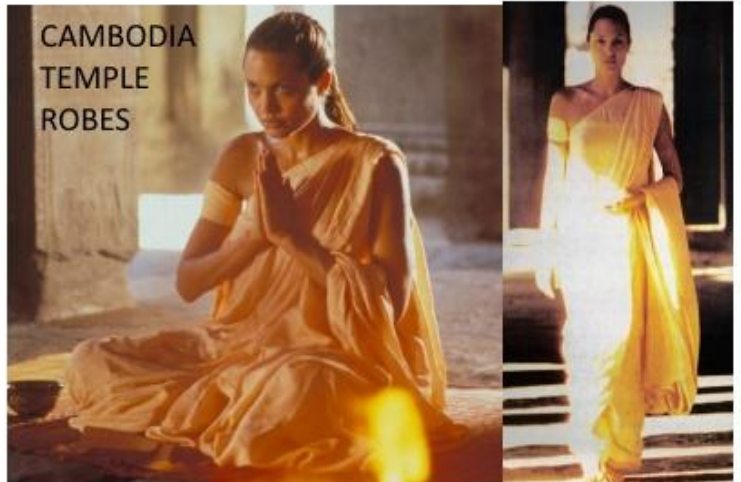

CAMBODIA
RAIDER
GEAR
AND
OUTFIT